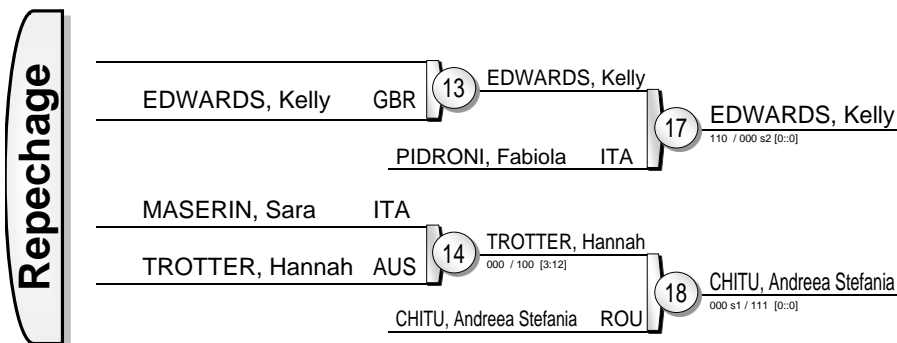

European Open Women Rome 2013

Rome (ITA), 19 October 2013

-52 kg

7 Judoka

1. ### Results
1. FORCINITI, Rosalba ITA
  2. GOMEZ ROPINON, Laura ESP
  3. EDWARDS, Kelly GBR
  4. CHITU, Andreea Stefania ROU
  5. PIDRONI, Fabiola ITA
  6. TROTTER, Hannah AUS
  7. MASERIN, Sara ITA