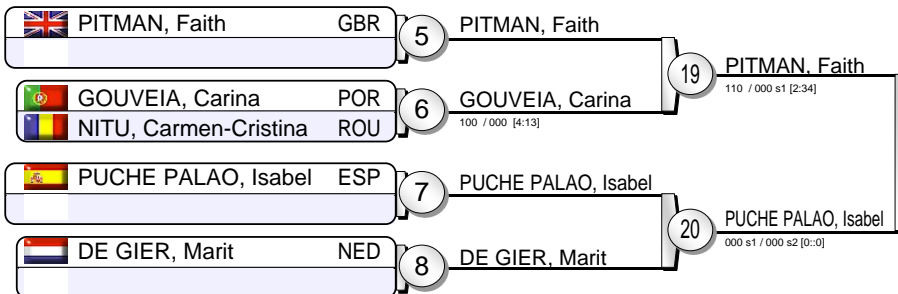

(Lisbon (POR), 08-09 June 2013)

-63 kg

18 Judoka

Pool A

Pool B

Pool C

Pool D

VAN EMDEN, Anicka
010 s3 / 000 s3 [0:0] 35