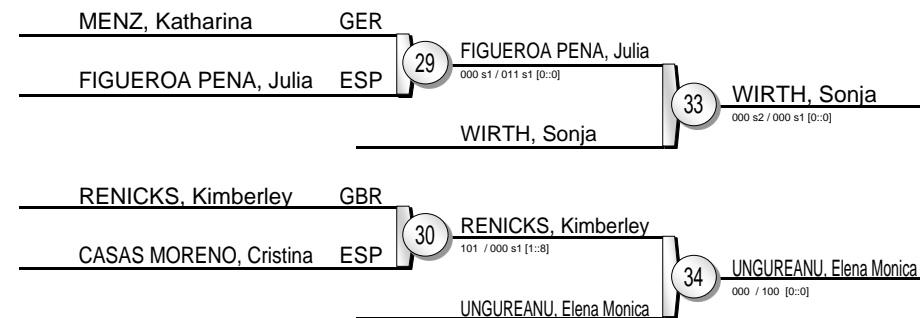

Results

1. LIMA, Taciana GBS
2. RUMYANTSEVA, Kristina RUS
3. WIRTH, Sonja GER
4. UNGUREANU, Elena Monica ROU
5. FIGUEROA PENA, Julia ESP
6. RENICKS, Kimberley GBR
7. MENZ, Katharina GER
8. CASAS MORENO, Cristina ESP

Repechage