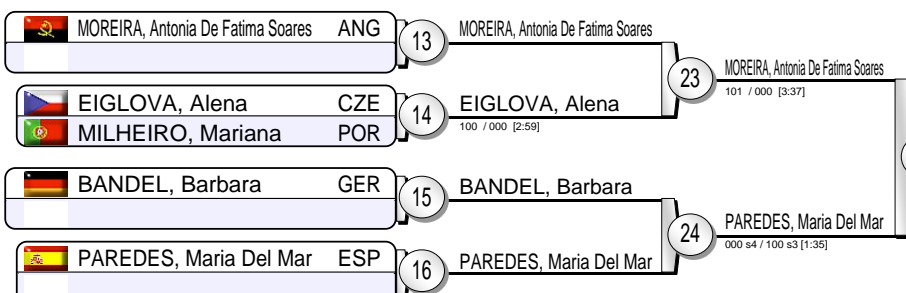

Repechage

European Open Women Lisbon 2013

(Lisbon (POR), 08-09 June 2013)

-70 kg

18 Judoka

Pool A

Pool B

Pool C

Pool D

Repechage

Results

1. WOLLERT, Heide GER
2. WILDIKAN, Lior ISR
3. PAREDES, Maria Del Mar ESP
3. BERNABEU AVOMO, Maria ESP
5. SZABO, Franciska HUN
5. TAEYMANS, Roxane BEL
7. MOSSONG, Lynn LUX
7. MOREIRA, Antonia De Fatima Soares ANG