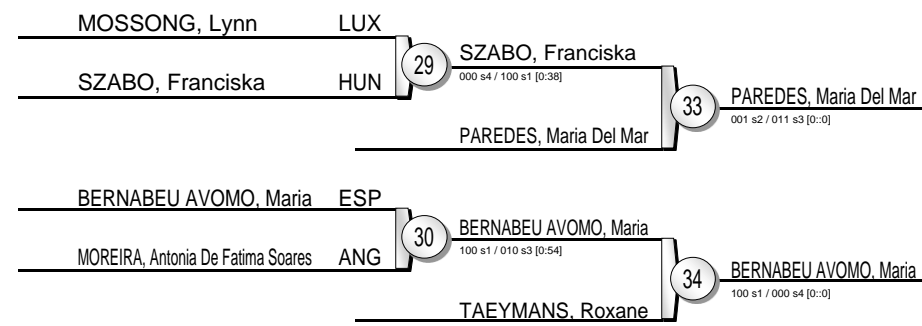

European Open Women Lisbon 2013

(Lisbon (POR), 08-09 June 2013)

-70 kg

18 Judoka

Pool A

Pool B

Pool C

Pool D

Repechage

Results

1. WOLLERT, Heide GER
2. WILDIKAN, Lior ISR
3. PAREDES, Maria Del Mar ESP
3. BERNABEU AVOMO, Maria ESP
5. SZABO, Franciska HUN
5. TAEYMANS, Roxane BEL
7. MOSSONG, Lynn LUX
7. MOREIRA, Antonia De Fatima Soares ANG