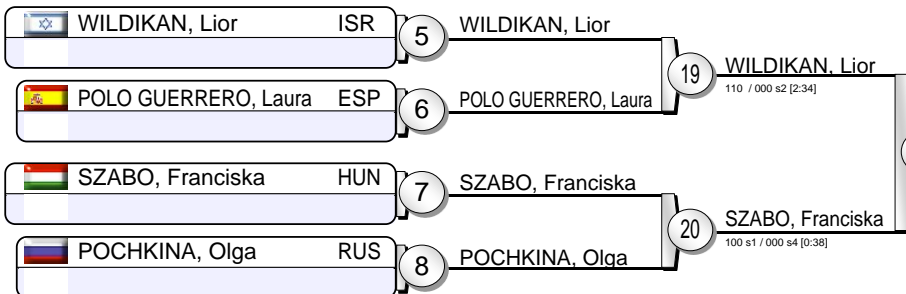

Repechage

European Open Women Lisbon 2013

(Lisbon (POR), 08-09 June 2013)

-70 kg

18 Judoka

Pool A

Pool B

Pool C