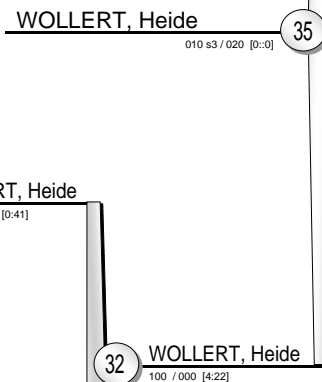

European Open Women Lisbon 2013

(Lisbon (POR), 08-09 June 2013)

-70 kg

18 Judoka

Pool A

Pool B

Pool C

Pool D

Repechage

Results

1. WOLLERT, Heide GER
2. WILDIKAN, Lior ISR
3. PAREDES, Maria Del Mar ESP
3. BERNABEU AVOMO, Maria ESP
5. SZABO, Franciska HUN
5. TAEYMANS, Roxane BEL
7. MOSSONG, Lynn LUX
7. MOREIRA, Antonia De Fatima Soares ANG