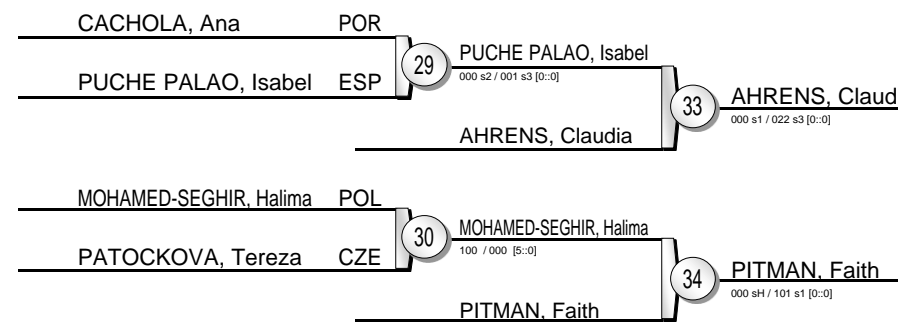

Results

1. VAN EMDEN, Anicka NED
2. GIORGIS, Valentina ITA
3. AHRENS, Claudia GER
3. PITMAN, Faith GBR
5. PUCHE PALAO, Isabel ESP
5. MOHAMED-SEGHIR, Halima POL
7. CACHOLA, Ana POR
7. PATOCKOVA, Tereza CZE

Repechage