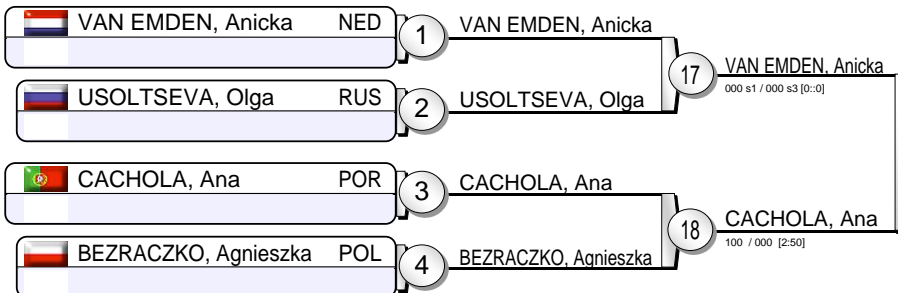

Results

- BEDETI, Vlora SLO
- GROL, Carla NED
- DAVIS, Nekoda GBR
- PERENC, Agata POL
- ROGIC, Jovana SRB
- ZYMAN MINAGAWA, Camila Satie ISR
- TREMBLAY, Stefanie CAN
- RAMSAY, Connie GBR

European Open Women Lisbon 2013

(Lisbon (POR), 08-09 June 2013)

-63 kg

18 Judoka

Pool A

Pool B

Pool C

Pool D

VAN EMDEN, Anicka
010 s3 / 000 s3 [0:0] 35