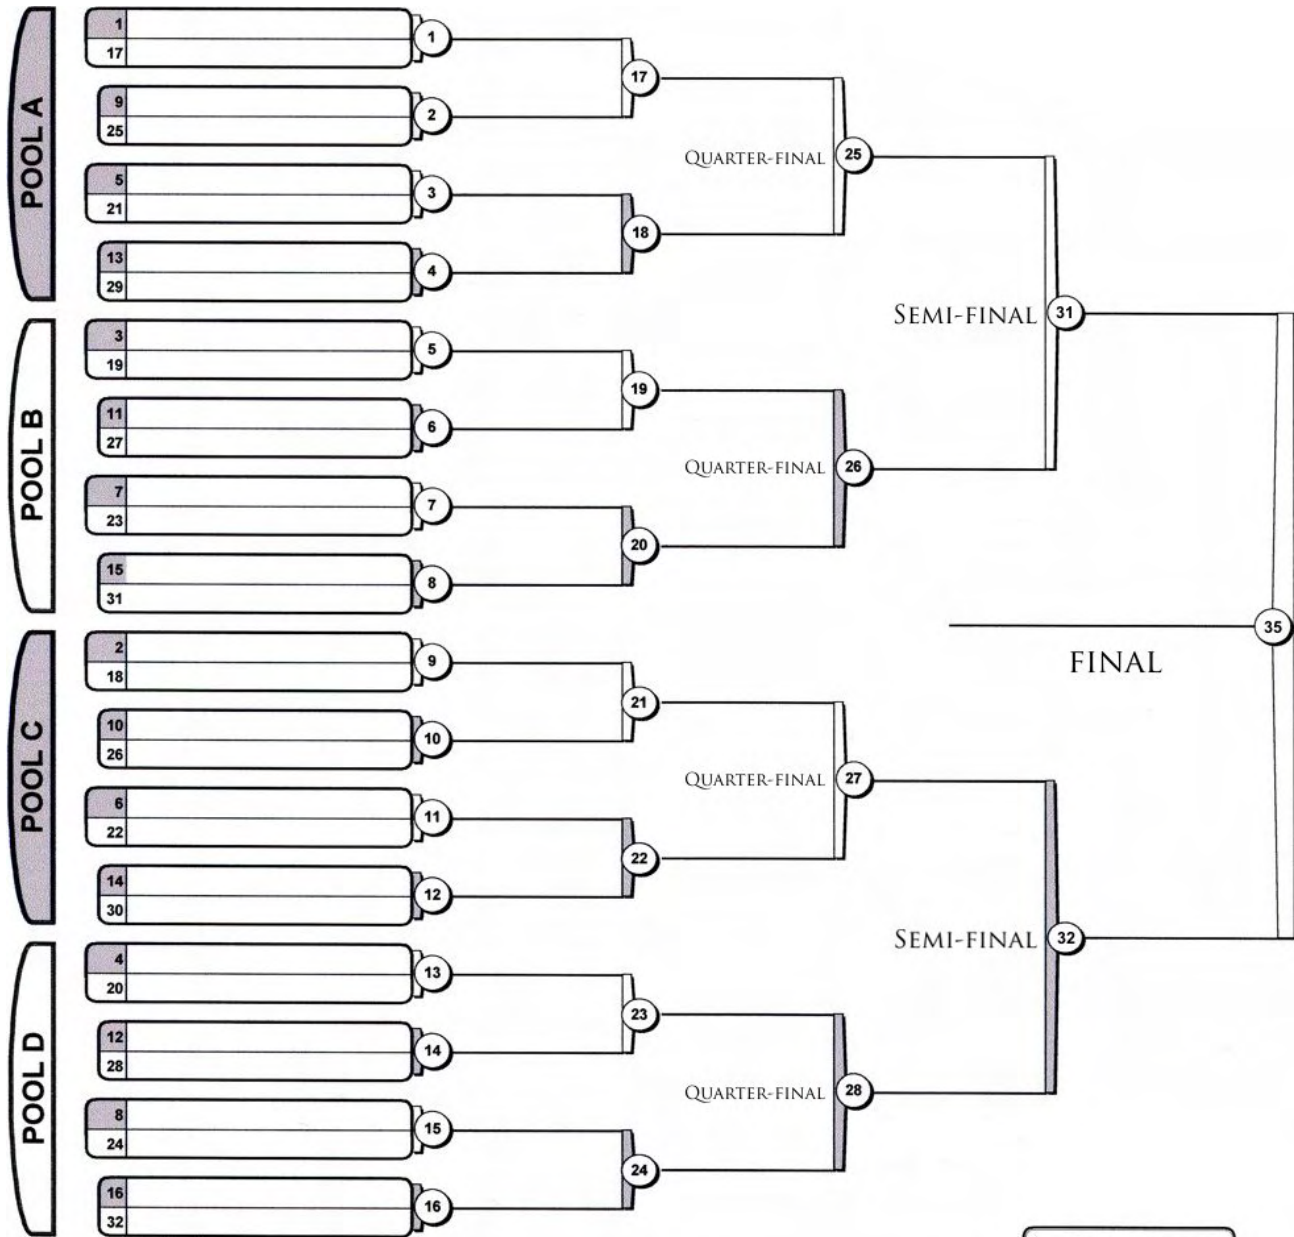

EL DIRECTOR DEPORTIVO

Fdo. Francisco Valcárcel Robles

The New IJF Tournament System 2009

Example Quarter Final Repechage

RESULTS